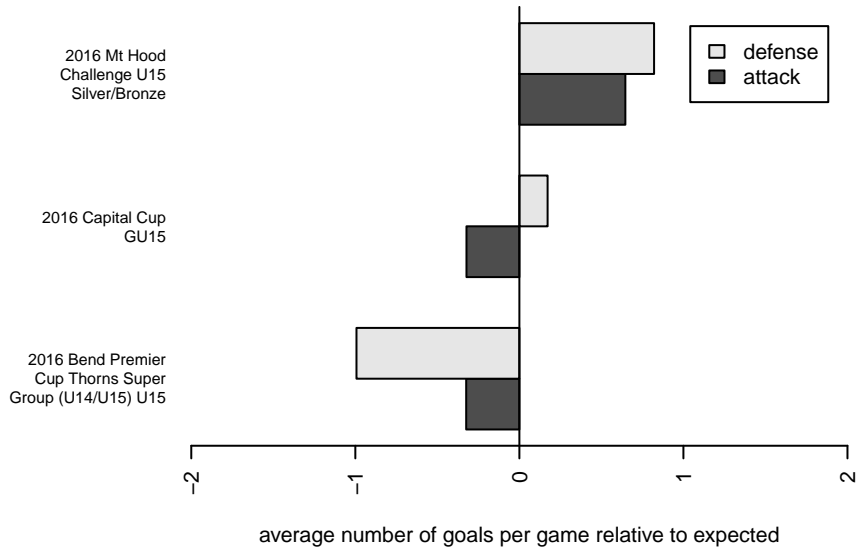

Venues played:  
 2016 Capital Cup GU15  
 2016 Mt Hood Challenge U15 Silver/Bronze  
 2016 Bend Premier Cup Thorns Super Group (

**Thelo Thunder G02**  
 Dots are actual minus expected GF (blue circles) and GA (red triangles).  
 Blue line is smoothed change in attack strength. Red is smoothed change in defense strength.

**attack and defense variance (black dot)  
relative to other teams  
and top 10 in region**

**attack and defense rating  
relative to others at age  
and all opponents in last 13 months**

**attack and defense rating  
relative to others at age  
and all opponents in last 13 months**

**Performance relative to 13 month average**

**Performance relative to 13 month average**

Distribution of opponents  
 Red = Lose zone, Blue = Win zone, Green = Even  
 Black line separates win/lose zones