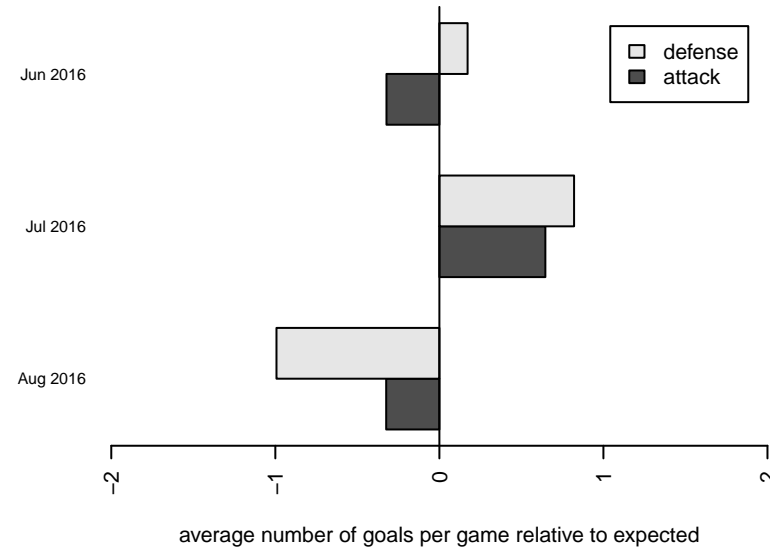

Venues played:  
 2016 Capital Cup GU15  
 2016 Mt Hood Challenge U15 Silver/Bronze  
 2016 Bend Premier Cup Thorns Super Group (

**Thelo Thunder G02**  
 Dots are actual minus expected GF (blue circles) and GA (red triangles).  
 Blue line is smoothed change in attack strength. Red is smoothed change in defense strength.

**attack and defense variance (black dot)  
relative to other teams  
and top 10 in region**

**attack and defense rating  
relative to others at age  
and all opponents in last 13 months**

**attack and defense rating  
relative to others at age  
and all opponents in last 13 months**

**Performance relative to 13 month average**

**Performance relative to 13 month average**

Distribution of opponents  
 Red = Lose zone, Blue = Win zone, Green = Even  
 Black line separates win/lose zones