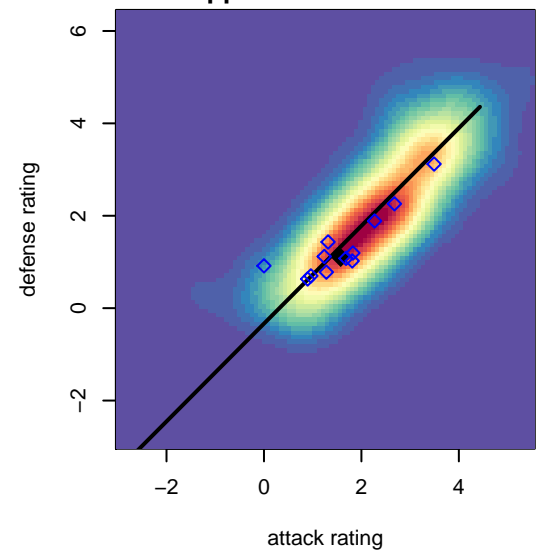

Venues played:  
 2016 Capital Cup GU15  
 2016 Mt Hood Challenge U15 Silver/Bronze  
 2016 Bend Premier Cup Thorns Super Group (

**Thelo Thunder G02**  
 Dots are actual minus expected GF (blue circles) and GA (red triangles).  
 Blue line is smoothed change in attack strength. Red is smoothed change in defense strength.

**attack and defense variance (black dot)  
relative to other teams  
and top 10 in region**

**attack and defense rating  
relative to others at age  
and all opponents in last 13 months**

**attack and defense rating  
relative to others at age  
and all opponents in last 13 months**

**Performance relative to 13 month average**

**Performance relative to 13 month average**

Distribution of opponents  
 Red = Lose zone, Blue = Win zone, Green = Even  
 Black line separates win/lose zones