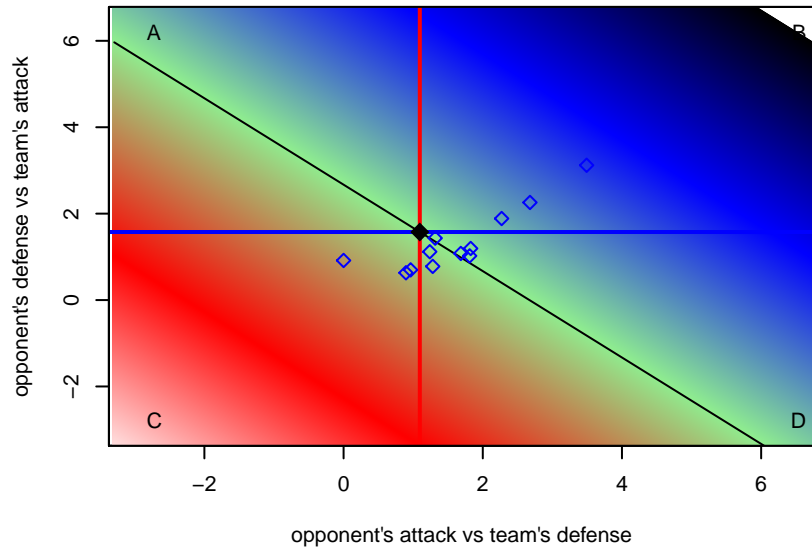

Venues played:  
 2016 Capital Cup GU15  
 2016 Mt Hood Challenge U15 Silver/Bronze  
 2016 Bend Premier Cup Thorns Super Group (

**Thelo Thunder G02**  
 Dots are actual minus expected GF (blue circles) and GA (red triangles).  
 Blue line is smoothed change in attack strength. Red is smoothed change in defense strength.

**attack and defense variance (black dot)  
relative to other teams  
and top 10 in region**

**attack and defense rating  
relative to others at age  
and all opponents in last 13 months**

**attack and defense rating  
relative to others at age  
and all opponents in last 13 months**

**Performance relative to 13 month average**

**Performance relative to 13 month average**

Distribution of opponents  
 Red = Lose zone, Blue = Win zone, Green = Even  
 Black line separates win/lose zones